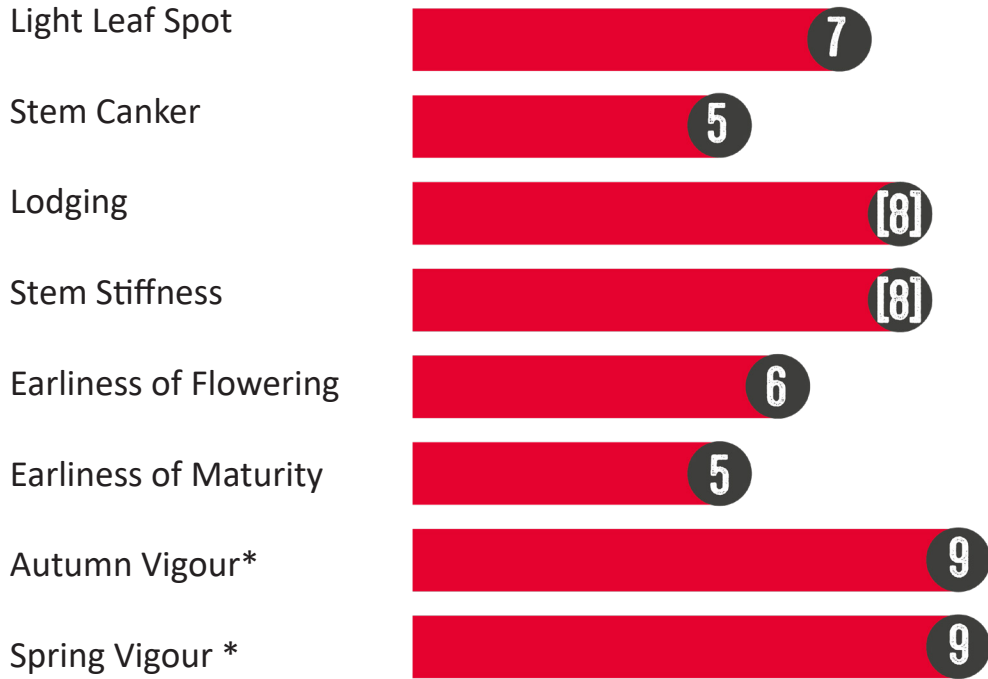

Limagrain

LG AVENGER

BREEDERS REFERENCE: LE21/446 TRIAL STATUS: RECOMMENDED NORTH

A NEW VARIETY WITH A UNIQUE GROWTH HABIT, THAT ALONGSIDE A SOLID IPM STRATEGY, PROMOTES FLEA BEETLE RESILIENCE

FULLY LOADED HYBRID

AGRONOMIC PROFILE

Data from the AHDB Oilseed Rape Recommended List 2025/2026. On the 1-9 scales, high figures indicate that a variety shows the character to a high degree (e.g. high resistance). [] = limited data. Agronomic features marked with * are breeders perspective.